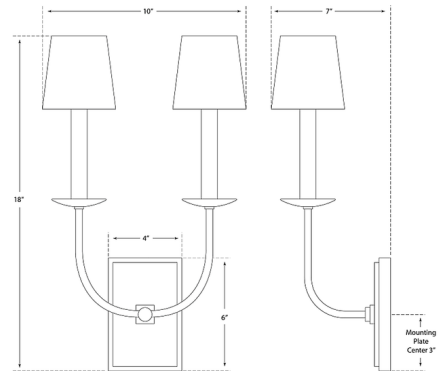

Lightology

lightology.com
866-954-4489
04-21-26

Project: _____

Company: _____

Location: _____ Fixture Type: _____

SPEC #: **VCG1237622**

Approved On: _____ Approved By: _____

TT Double Wall Sconce By Visual Comfort Signature

Description

The TT Double Wall Sconce pairs classic candlestick lamp holders with a sleek, minimal frame. Its thin curving arms and simple, stepped backplate exude modern elegance. Placed in multiples throughout a dining room, living room, or hallway, this light provides warm ambient lighting and creates an inviting environment. The shades shown in the line drawing are not included and are sold separately.

Shown in polished nickel

Specifications

COLOR	N/A
BODY FINISH	Polished Nickel
WATTAGE	120W
DIMMER	Standard 120V
DIMENSIONS	10"W x 18"H x 7"D
BULB NOT INCLUDED	2 x CA11/Candelabra (E12)/60W/120V Incandescent
OTHER BULB OPTIONS	2 x CA11/Candelabra (E12)/120V LED