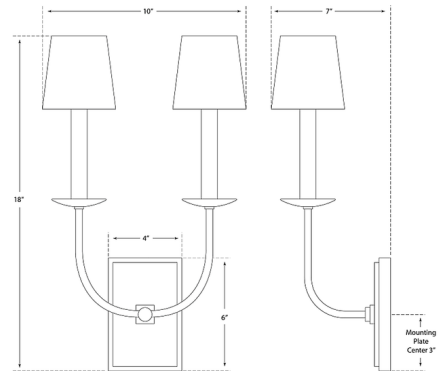

Lightology

lightology.com
866-954-4489
07-08-26

Project: _____

Company: _____

Location: _____ Fixture Type: _____

SPEC #: **VCG1237622**

Approved On: _____ Approved By: _____

TT Double Wall Sconce By Visual Comfort Signature

Description

The TT Double Wall Sconce pairs classic candlestick lamp holders with a sleek, minimal frame. Its thin curving arms and simple, stepped backplate exude modern elegance. Placed in multiples throughout a dining room, living room, or hallway, this light provides warm ambient lighting and creates an inviting environment. The shades shown in the line drawing are not included and are sold separately.

Shown in polished nickel

Specifications

COLOR	N/A
BODY FINISH	Polished Nickel
WATTAGE	120W
DIMMER	Standard 120V
DIMENSIONS	10"W x 18"H x 7"D
BULB NOT INCLUDED	2 x CA11/Candelabra (E12)/60W/120V Incandescent
OTHER BULB OPTIONS	2 x CA11/Candelabra (E12)/120V LED