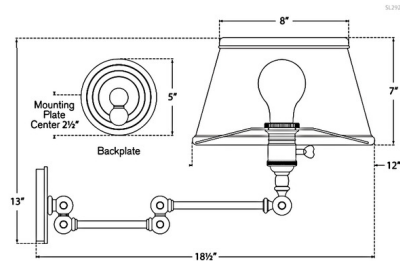

Description

The Boston Swing-arm Plug-in Wall Sconce brings a simple, effortless look to your interior space. The industrial frame is softened with a tapered linen shade, that swings to cast warm light exactly where you need it. Hi/Lo switch is located on the lamp socket. Matching cord cover included.

Shown in antique nickel / linen

Specifications

COLOR Linen
BODY FINISH Antique Nickel
WATTAGE 60W
DIMMER Standard 120V
DIMENSIONS 12"W x 13"H x 18.5"D
BULB NOT INCLUDED 1 x A19/Medium (E26)/60W/120V Incandescent
OTHER BULB OPTIONS 1 x A19/Medium (E26)/120V LED

Technical Information

PRODUCT DIMENSIONS Cord: 120"

CLICK TO VIEW PRODUCT

Notes: