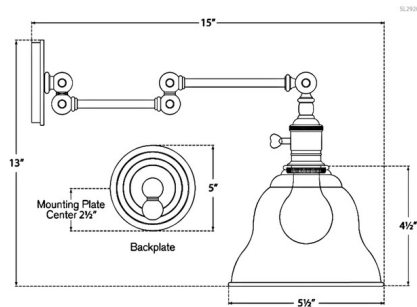

Description

The Boston Bell Swing-arm Plug-in Wall Sconce brings a simple, effortless look to your interior space. The industrial frame complemented with a bell shaped matching shade, that swings to cast warm light exactly where you need it. Hi/Lo switch is located on the lamp socket. Matching cord cover included.

Shown in hand-rubbed antique brass

Specifications

COLOR N/A
BODY FINISH Hand-Rubbed Antique Brass
WATTAGE 60W
DIMMER Standard 120V
DIMENSIONS 5.5"W x 13"H x 15"D
BULB NOT INCLUDED 1 x A19/Medium (E26)/60W/120V Incandescent
OTHER BULB OPTIONS 1 x A19/Medium (E26)/120V LED

Technical Information

PRODUCT DIMENSIONS Cord: 120"

CLICK TO VIEW PRODUCT

Notes: