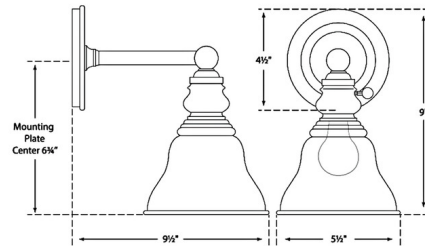

By Visual Comfort Signature

Description

The Boston Glass Functional Wall Sconce brings a simple, effortless look to your interior space. The industrial frame is softened with a glass desk shade, that casts warm shadows across your room. Hi/Lo switch is located on the lamp socket. May be mounted up or down.

Shown in bronze / white glass

Specifications

COLOR White Glass
BODY FINISH Bronze
WATTAGE 60W
DIMMER Standard 120V
DIMENSIONS 5.5"W x 9"H x 9.5"D
BULB NOT INCLUDED 1 x B10/Medium (E26)/60W/120V Incandescent
OTHER BULB OPTIONS 1 x B10/Medium (E26)/120V LED