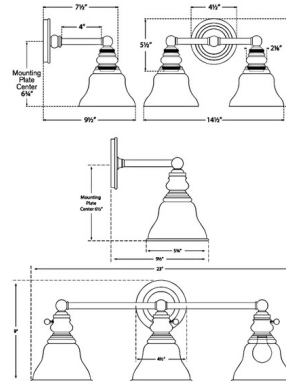

Description

The Boston Glass Functional Bathroom Vanity Light brings a simple, effortless look to your interior space. The industrial frame is softened by glass desk shades, that cast warm shadows across your room. Hi/Lo switch is located on each lamp socket.

Shown in hand-rubbed antique brass / white glass

Specifications

COLOR White Glass
BODY FINISH Hand-Rubbed Antique Brass
WATTAGE 120W
DIMMER Standard 120V
DIMENSIONS 14.5"W x 9"H x 9.5"D
BULB NOT INCLUDED 2 x B10/Medium (E26)/60W/120V Incandescent
OTHER BULB OPTIONS 2 x B10/Medium (E26)/120V LED