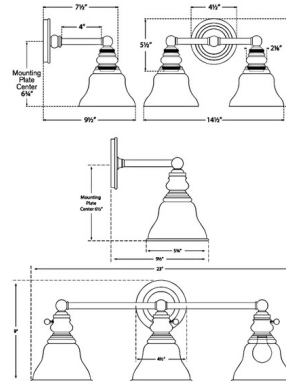

Description

The Boston Glass Functional Bathroom Vanity Light brings a simple, effortless look to your interior space. The industrial frame is softened by glass desk shades, that cast warm shadows across your room. Hi/Lo switch is located on each lamp socket.

Shown in hand-rubbed antique brass / white glass

Specifications

COLOR	White Glass
BODY FINISH	Hand-Rubbed Antique Brass
WATTAGE	120W
DIMMER	Standard 120V
DIMENSIONS	14.5"W x 9"H x 9.5"D
BULB NOT INCLUDED	2 x B10/Medium (E26)/60W/120V Incandescent
OTHER BULB OPTIONS	2 x B10/Medium (E26)/120V LED