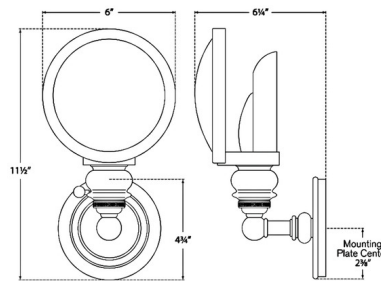

By Visual Comfort Signature

Description

The Boston Head Light Wall Sconce brings a simple, effortless look to your interior space. The industrial frame is softened by a circle, dome shaped diffuser, that casts warm shadows across your room.

Shown in antique nickel / white

Specifications

COLOR	White
BODY FINISH	Antique Nickel
WATTAGE	60W
DIMMER	Standard 120V
DIMENSIONS	6"W x 11.5"H x 6.25"D
BULB NOT INCLUDED	1 x B10/Medium (E26)/60W/120V Incandescent
OTHER BULB OPTIONS	1 x B10/Medium (E26)/120V LED