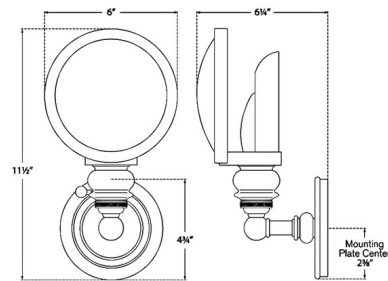

By Visual Comfort Signature

Description

The Boston Head Light Wall Sconce brings a simple, effortless look to your interior space. The industrial frame is softened by a circle, dome shaped diffuser, that casts warm shadows across your room.

Shown in antique nickel / white

Specifications

| | |
|--------------------|--|
| COLOR | White |
| BODY FINISH | Antique Nickel |
| WATTAGE | 60W |
| DIMMER | Standard 120V |
| DIMENSIONS | 6"W x 11.5"H x 6.25"D |
| BULB NOT INCLUDED | 1 x B10/Medium (E26)/60W/120V Incandescent |
| OTHER BULB OPTIONS | 1 x B10/Medium (E26)/120V LED |