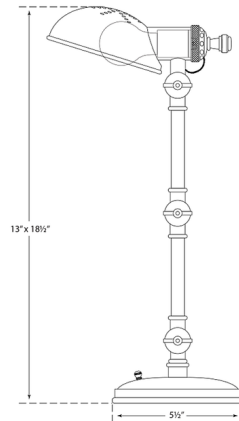

### Specifications

COLOR	N/A
BODY FINISH	Bronze
WATTAGE	25W
DIMMER	Included
DIMENSIONS	5.5"W x 13"H x 16"D
BULB NOT INCLUDED	1 x B11/Candelabra (E12)/25W/120V Incandescent
OTHER BULB OPTIONS	1 x B11/Candelabra (E12)/120V LED