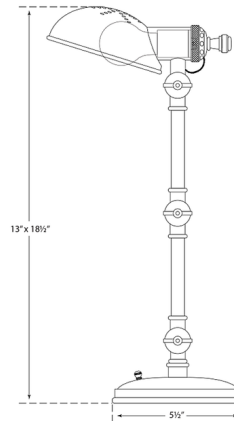

### Specifications

COLOR	N/A
BODY FINISH	Bronze
WATTAGE	25W
DIMMER	Included
DIMENSIONS	5.5"W x 13"H x 16"D
BULB NOT INCLUDED	1 x B11/Candelabra (E12)/25W/120V Incandescent
OTHER BULB OPTIONS	1 x B11/Candelabra (E12)/120V LED