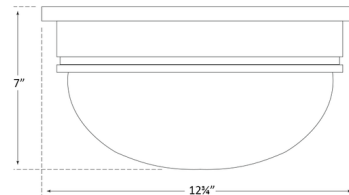

### Description

The Marine Ceiling Light offers a touch of coastal style in its bold, round metal design accented with hinge detailing that evokes a porthole. A white glass diffuser casts even ambient illumination throughout your space. The 8.25 inch wide light is dry-rated and the 12.75 inch is damp-rated.

### Specifications

COLOR	White
BODY FINISH	Hand-Rubbed Antique Brass
WATTAGE	60W
DIMMER	Standard 120V
DIMENSIONS	8.25"W x 4.75"H
BULB NOT INCLUDED	1 x B11/Medium (E26)/60W/120V Incandescent
OTHER BULB OPTIONS	1 x B11/Medium (E26)/120V LED