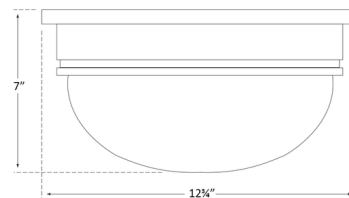

By Visual Comfort Signature

Description

The Marine Ceiling Light offers a touch of coastal style in its bold, round metal design accented with hinge detailing that evokes a porthole. A white glass diffuser casts even ambient illumination throughout your space. The 8.25 inch wide light is dry-rated and the 12.75 inch is damp-rated.

Shown in hand-rubbed antique brass / white

Specifications

COLOR	White
BODY FINISH	Hand-Rubbed Antique Brass
WATTAGE	60W
DIMMER	Standard 120V
DIMENSIONS	8.25"W x 4.75"H
BULB NOT INCLUDED	1 x B11/Medium (E26)/60W/120V Incandescent
OTHER BULB OPTIONS	1 x B11/Medium (E26)/120V LED