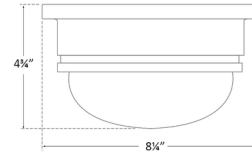

### Description

The Marine Ceiling Light offers a touch of coastal style in its bold, round metal design accented with hinge detailing that evokes a porthole. A white glass diffuser casts even ambient illumination throughout your space. The 8.25 inch wide light is dry-rated and the 12.75 inch is damp-rated.

### Specifications

COLOR	White
BODY FINISH	Hand-Rubbed Antique Brass
WATTAGE	60W
DIMMER	Standard 120V
DIMENSIONS	8.25"W x 4.75"H
BULB NOT INCLUDED	1 x B11/Medium (E26)/60W/120V Incandescent
OTHER BULB OPTIONS	1 x B11/Medium (E26)/120V LED