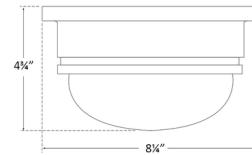

By Visual Comfort Signature

Description

The Marine Ceiling Light offers a touch of coastal style in its bold, round metal design accented with hinge detailing that evokes a porthole. A white glass diffuser casts even ambient illumination throughout your space. The 8.25 inch wide light is dry-rated and the 12.75 inch is damp-rated.

Shown in hand-rubbed antique brass / white

Specifications

COLOR	White
BODY FINISH	Hand-Rubbed Antique Brass
WATTAGE	60W
DIMMER	Standard 120V
DIMENSIONS	8.25"W x 4.75"H
BULB NOT INCLUDED	1 x B11/Medium (E26)/60W/120V Incandescent
OTHER BULB OPTIONS	1 x B11/Medium (E26)/120V LED