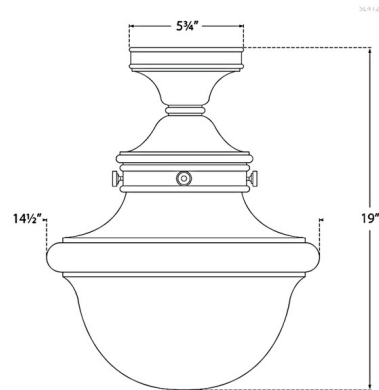

By Visual Comfort Signature

Description

The Edmond Ceiling Light brings a classic schoolhouse look to your interior space. The decorative frame holds the glass diffuser that casts a warm glow of light across your room.

Shown in hand-rubbed antique brass / white

Specifications

COLOR	White
BODY FINISH	Hand-Rubbed Antique Brass
WATTAGE	150W
DIMMER	Standard 120V
DIMENSIONS	14.5"W x 19"H
BULB NOT INCLUDED	1 x A21/Medium (E26)/150W/120V Incandescent
OTHER BULB OPTIONS	1 x A21/Medium (E26)/120V LED