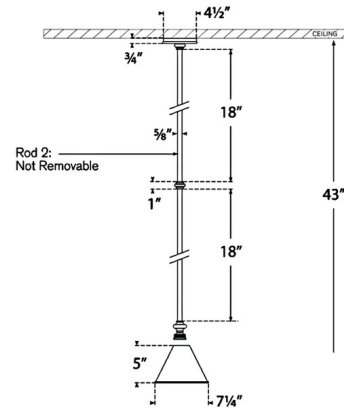

Specifications

COLOR N/A
BODY FINISH Polished Nickel
WATTAGE 100W
DIMMER Standard 120V
DIMENSIONS 7.25"W x 5"H
BULB NOT INCLUDED 1 x A19/Medium (E26)/100W/120V Incandescent
OTHER BULB OPTIONS 1 x A19/Medium (E26)/120V LED

Technical Information

PRODUCT DIMENSIONS . . . Downrods: One 18" Fixed, One 18" Removable Included

Shown in polished nickel

CLICK TO VIEW PRODUCT

Notes: