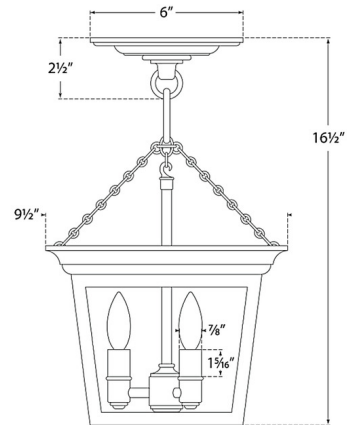

### Description

The Cornice Semi Flush Ceiling Light brings a clean outdoor vibe to your interior space. The decorative frame surrounds the inner candelabra and is complemented by glass panels, casting warm shadows across your room.

### Specifications

COLOR	Clear
BODY FINISH	Blackened Rust
WATTAGE	180W
DIMMER	Standard 120V
DIMENSIONS	9.5"W x 16.5"H
BULB NOT INCLUDED	3 x B10/Candelabra (E12)/60W/120V Incandescent
OTHER BULB OPTIONS	3 x B10/Candelabra (E12)/120V LED