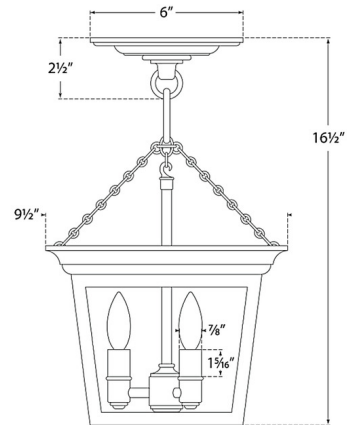

Shown in blackened rust / clear

Specifications

COLOR	Clear
BODY FINISH	Blackened Rust
WATTAGE	180W
DIMMER	Standard 120V
DIMENSIONS	9.5"W x 16.5"H
BULB NOT INCLUDED	3 x B10/Candelabra (E12)/60W/120V Incandescent
OTHER BULB OPTIONS	3 x B10/Candelabra (E12)/120V LED

CLICK TO VIEW PRODUCT

Notes: