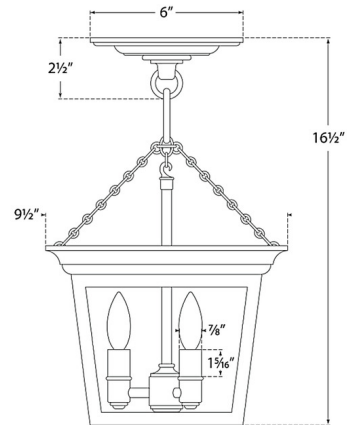

### Description

The Cornice Semi Flush Ceiling Light brings a clean outdoor vibe to your interior space. The decorative frame surrounds the inner candelabra and is complemented by glass panels, casting warm shadows across your room.

### Specifications

COLOR	Clear
BODY FINISH	Hand-Rubbed Antique Brass
WATTAGE	180W
DIMMER	Standard 120V
DIMENSIONS	9.5"W x 16.5"H
BULB NOT INCLUDED	3 x B10/Candelabra (E12)/60W/120V Incandescent
OTHER BULB OPTIONS	3 x B10/Candelabra (E12)/120V LED