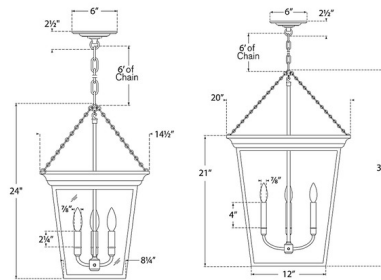

By Visual Comfort Signature

Description

The Cornice Lantern Pendant brings a clean outdoor vibe to your interior space. The decorative frame surrounds the inner candelabra and is complemented by glass panels, casting warm shadows across your room.

Shown in blackened rust / clear

Specifications

COLOR	Clear
BODY FINISH	Blackened Rust
WATTAGE	240W
DIMMER	Standard 120V
DIMENSIONS	14.5"W x 24"H
BULB NOT INCLUDED	4 x B10/Candelabra (E12)/60W/120V Incandescent
OTHER BULB OPTIONS	4 x B10/Candelabra (E12)/120V LED