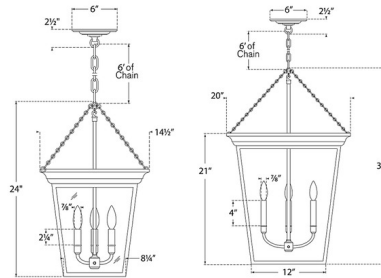

By Visual Comfort Signature

Description

The Cornice Lantern Pendant brings a clean outdoor vibe to your interior space. The decorative frame surrounds the inner candelabra and is complemented by glass panels, casting warm shadows across your room.

Shown in blackened rust / clear

Specifications

COLOR	Clear
BODY FINISH	Blackened Rust
WATTAGE	240W
DIMMER	Standard 120V
DIMENSIONS	14.5"W x 24"H
BULB NOT INCLUDED	4 x B10/Candelabra (E12)/60W/120V Incandescent
OTHER BULB OPTIONS	4 x B10/Candelabra (E12)/120V LED