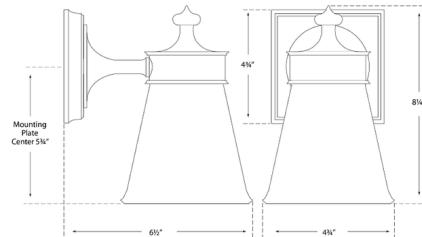

## Siena Wall Sconce

By Visual Comfort Signature

### Description

The Siena Wall Sconce presents a classic look that blends with many interior design styles. Details including a decorative knob and stepped backplate add a sense of refinement. The flared white glass shade casts a warm ambient glow throughout your space, ideal for living rooms, hallways, or bathrooms.

### Specifications

COLOR	White
BODY FINISH	Hand-Rubbed Antique Brass
WATTAGE	40W
DIMMER	Standard 120V
DIMENSIONS	4.75"W x 8.25"H x 6.5"D
BULB NOT INCLUDED	1 x A19/Medium (E26)/40W/120V Incandescent
OTHER BULB OPTIONS	1 x A19/Medium (E26)/120V LED