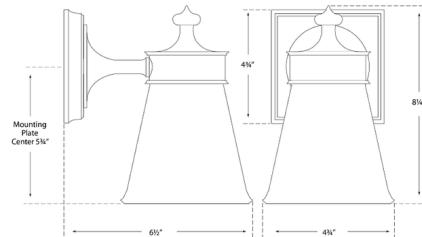

By Visual Comfort Signature

Description

The Siena Wall Sconce presents a classic look that blends with many interior design styles. Details including a decorative knob and stepped backplate add a sense of refinement. The flared white glass shade casts a warm ambient glow throughout your space, ideal for living rooms, hallways, or bathrooms.

Shown in hand-rubbed antique brass / white

Specifications

COLOR	White
BODY FINISH	Hand-Rubbed Antique Brass
WATTAGE	40W
DIMMER	Standard 120V
DIMENSIONS	4.75"W x 8.25"H x 6.5"D
BULB NOT INCLUDED	1 x A19/Medium (E26)/40W/120V Incandescent
OTHER BULB OPTIONS	1 x A19/Medium (E26)/120V LED