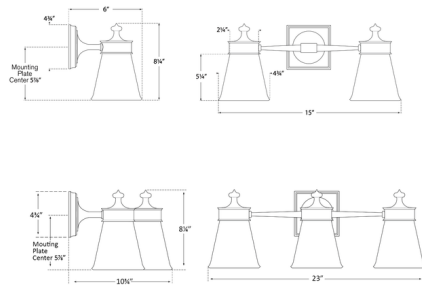

### Specifications

COLOR	White
BODY FINISH	Polished Nickel
WATTAGE	120W
DIMMER	Standard 120V
DIMENSIONS	15"W x 8.25"H x 6"D
BULB NOT INCLUDED	2 x A19/Medium (E26)/60W/120V Incandescent
OTHER BULB OPTIONS	2 x A19/Medium (E26)/120V LED