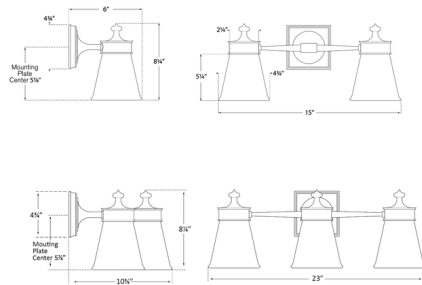

Shown in polished nickel / white

Specifications

COLOR	White
BODY FINISH	Polished Nickel
WATTAGE	120W
DIMMER	Standard 120V
DIMENSIONS	15"W x 8.25"H x 6"D
BULB NOT INCLUDED	2 x A19/Medium (E26)/60W/120V Incandescent
OTHER BULB OPTIONS	2 x A19/Medium (E26)/120V LED