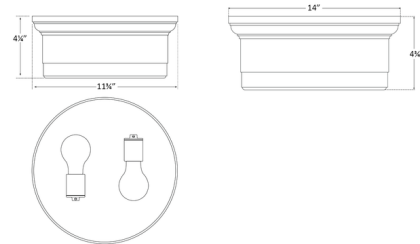

Specifications

COLOR	White
BODY FINISH	Bronze
WATTAGE	120W
DIMMER	Standard 120V
DIMENSIONS	11.75"W x 4.25"H
BULB NOT INCLUDED	2 x A19/Medium (E26)/60W/120V Incandescent
OTHER BULB OPTIONS	2 x A19/Medium (E26)/120V LED

CLICK TO VIEW PRODUCT

Notes: