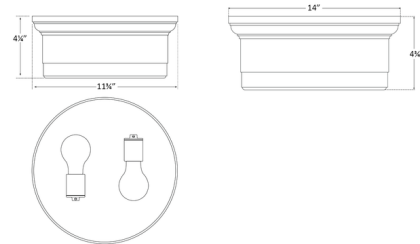

### Description

The Siena Ceiling Light offers a hint of industrial and coastal styles in its bold, round metal design accented with rivet detailing. A white glass diffuser casts even ambient illumination throughout your space. The 11.75 inch wide light is dry-rated and the 14 inch is damp-rated.

### Specifications

COLOR	White
BODY FINISH	Bronze
WATTAGE	120W
DIMMER	Standard 120V
DIMENSIONS	11.75"W x 4.25"H
BULB NOT INCLUDED	2 x A19/Medium (E26)/60W/120V Incandescent
OTHER BULB OPTIONS	2 x A19/Medium (E26)/120V LED