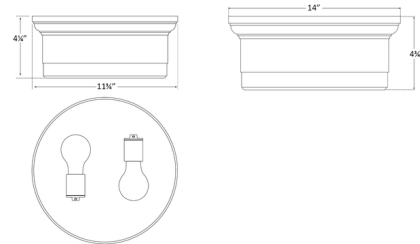

By Visual Comfort Signature

Description

The Siena Ceiling Light offers a hint of industrial and coastal styles in its bold, round metal design accented with rivet detailing. A white glass diffuser casts even ambient illumination throughout your space. The 11.75 inch wide light is dry-rated and the 14 inch is damp-rated.

Shown in hand-rubbed antique brass / white

Specifications

COLOR White
BODY FINISH Hand-Rubbed Antique Brass
WATTAGE 120W
DIMMER Standard 120V
DIMENSIONS 11.75"W x 4.25"H
BULB NOT INCLUDED 2 x A19/Medium (E26)/60W/120V Incandescent
OTHER BULB OPTIONS 2 x A19/Medium (E26)/120V LED