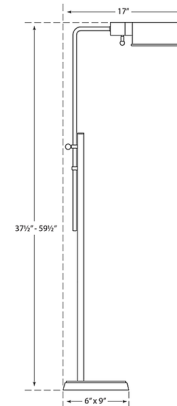

Shown in bronze

Specifications

COLOR	N/A
BODY FINISH	Bronze
WATTAGE	60W
DIMMER	Included
DIMENSIONS	6"W x 37.5"H x 17"D
BULB NOT INCLUDED	1 x T10/Medium (E26)/60W/120V Incandescent
OTHER BULB OPTIONS	1 x T10/Medium (E26)/120V LED