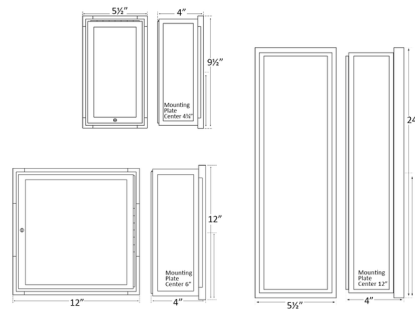

## Mercer Box Bathroom Vanity Light

By Visual Comfort Signature

### Description

Defined by its thick rectangular or square frame, the Mercer Box Bathroom Vanity Light introduces a bold accent to your space. Light shines through the white glass panels, providing even ambient illumination.

### Specifications

COLOR	White
BODY FINISH	Bronze
WATTAGE	60W
DIMMER	Standard 120V
DIMENSIONS	5.5"W x 9.5"H x 4"D
BULB NOT INCLUDED	1 x T10/Medium (E26)/60W/120V Incandescent
OTHER BULB OPTIONS	1 x T10/Medium (E26)/120V LED