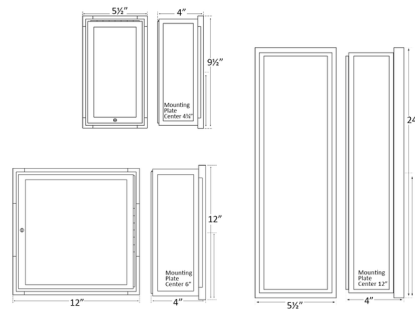

Specifications

COLOR	White
BODY FINISH	Bronze
WATTAGE	60W
DIMMER	Standard 120V
DIMENSIONS	5.5"W x 9.5"H x 4"D
BULB NOT INCLUDED	1 x T10/Medium (E26)/60W/120V Incandescent
OTHER BULB OPTIONS	1 x T10/Medium (E26)/120V LED

CLICK TO VIEW PRODUCT

Notes: