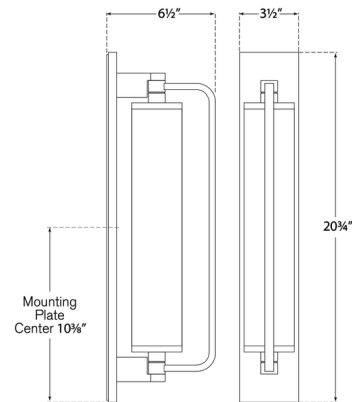

### Description

The Keeley Bathroom Vanity Light offers a polished look with its sleek metal frame and white glass diffuser. Place it in your master bath or guest bathroom to add a layer of pleasant soft lighting. Note: Fixture does not cover a standard US junction box and requires a 2 x 4 inch junction box.

### Specifications

COLOR	White
BODY FINISH	Polished Nickel
WATTAGE	120W
DIMMER	Standard 120V
DIMENSIONS	3.5"W x 20.75"H x 6.5"D
BULB NOT INCLUDED	2 x T10/Medium (E26)/60W/120V Incandescent
OTHER BULB OPTIONS	2 x T10/Medium (E26)/120V LED