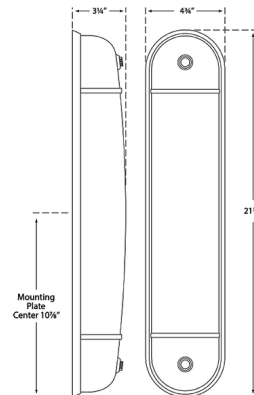

Lightology

lightology.com
866-954-4489
06-24-26

Project: _____
Company: _____
Location: _____ Fixture Type: _____
SPEC #: **VCG1237893**
Approved On: _____ Approved By: _____

Selecta Wall Sconce

By Visual Comfort Signature

Description

The Selecta Wall Sconce offers a simple aesthetic with its elongated glass diffuser and rounded profile. Place it in hallways or bathrooms to add a layer of diffused ambient lighting.

Shown in bronze / antique brass / white

Specifications

COLOR	White
BODY FINISH	Bronze / Antique Brass
WATTAGE	120W
DIMMER	Standard 120V
DIMENSIONS	4.75"W x 21.75"H x 3.25"D
BULB NOT INCLUDED	2 x T10/Medium (E26)/60W/120V Incandescent
OTHER BULB OPTIONS	2 x T10/Medium (E26)/120V LED