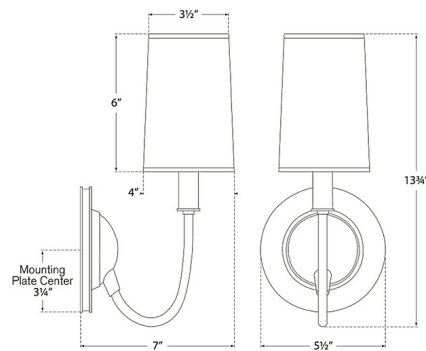

CLICK TO VIEW PRODUCT

Notes: