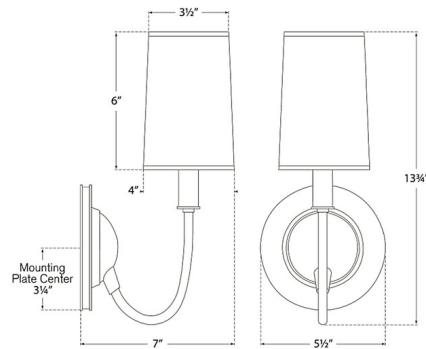

Lightology

lightology.com
866-954-4489
05-12-26

Project: _____

Company: _____

Location: _____ Fixture Type: _____

SPEC #: **VCG1237898**

Approved On: _____ Approved By: _____

Elkins Fawn Wall Sconce By Visual Comfort Signature

Description

The Elkins Fawn Wall Sconce brings a clean, decorative beauty to your interior space. The dual toned frame is topped with an elongated shade that casts warm light across your room.

Shown in hand-rubbed antique brass / chocolate / fawn

Specifications

COLOR	Fawn
BODY FINISH	Hand-Rubbed Antique Brass / Chocolate
WATTAGE	40W
DIMMER	Standard 120V
DIMENSIONS	5.5"W x 13.75"H x 7"D
BULB NOT INCLUDED	1 x B11/Candelabra (E12)/40W/120V Incandescent
OTHER BULB OPTIONS	1 x B10/Candelabra (E12)/120V Incandescent 1 x B10/Candelabra (E12)/120V LED 1 x B11/Candelabra (E12)/120V LED