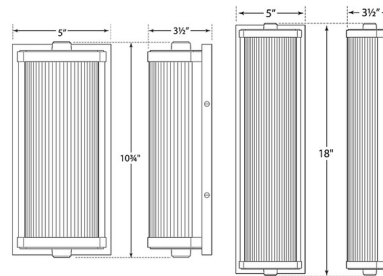

By Visual Comfort Signature

Description

The Dresser Bathroom Vanity Light brings a clean, vintage vibe to your interior space. The smooth frame holds frosted glass rods that cast warm light across your room.

Shown in antique nickel / frosted

Specifications

COLOR Frosted
 BODY FINISH Antique Nickel
 WATTAGE 60W
 DIMMER Standard 120V
 DIMENSIONS 5"W x 10.75"H x 3.5"D
 BULB NOT INCLUDED 1 x T10/Medium (E26)/60W/120V Incandescent
 OTHER BULB OPTIONS 1 x T10/Medium (E26)/120V LED