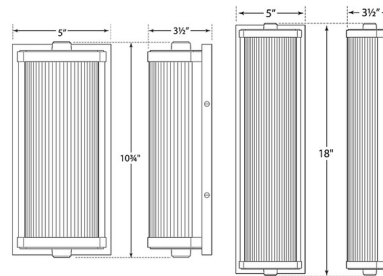

Specifications

COLOR . . . . . Frosted
BODY FINISH . . . . . Antique Nickel
WATTAGE 60W
DIMMER . . . . . Standard 120V
DIMENSIONS . . . . . 5"W x 10.75"H x 3.5"D
BULB NOT INCLUDED . . . . . 1 x T10/Medium (E26)/60W/120V Incandescent
OTHER BULB OPTIONS . . . . . 1 x T10/Medium (E26)/120V LED

CLICK TO VIEW PRODUCT

Notes: