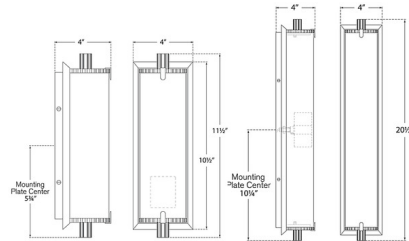

### Description

The Calliope Bathroom Vanity Light brings a clean simplicity to your interior space. The decorative frame holds a cylindrical glass diffuser that casts warm light across your room. Note: Largest size fixture does not cover a standard US junction box and requires a 2 x 4 inch junction box.

### Specifications

COLOR	White
BODY FINISH	Polished Nickel
WATTAGE	60W
DIMMER	Standard 120V
DIMENSIONS	4"W x 11.5"H x 4"D
BULB NOT INCLUDED	1 x B10/Medium (E26)/60W/120V Incandescent
OTHER BULB OPTIONS	1 x B10/Medium (E26)/120V LED