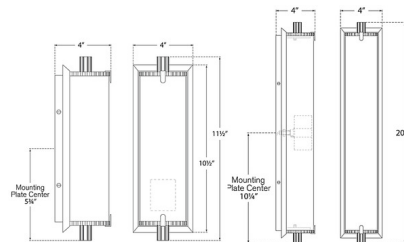

By Visual Comfort Signature

Description

The Calliope Bathroom Vanity Light brings a clean simplicity to your interior space. The decorative frame holds a cylindrical glass diffuser that casts warm light across your room. Note: Largest size fixture does not cover a standard US junction box and requires a 2 x 4 inch junction box.

Shown in polished nickel / white

Specifications

COLOR	White
BODY FINISH	Polished Nickel
WATTAGE	60W
DIMMER	Standard 120V
DIMENSIONS	4"W x 11.5"H x 4"D
BULB NOT INCLUDED	1 x B10/Medium (E26)/60W/120V Incandescent
OTHER BULB OPTIONS	1 x B10/Medium (E26)/120V LED