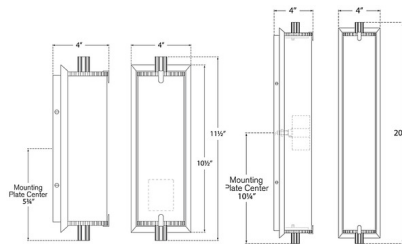

By Visual Comfort Signature

Description

The Calliope Bathroom Vanity Light brings a clean simplicity to your interior space. The decorative frame holds a cylindrical glass diffuser that casts warm light across your room. Note: Largest size fixture does not cover a standard US junction box and requires a 2 x 4 inch junction box.

Shown in bronze / white

Specifications

COLOR White
BODY FINISH Bronze
WATTAGE 80W
DIMMER Standard 120V
DIMENSIONS 4"W x 20.5"H x 4"D
BULB NOT INCLUDED 2 x T10/Medium (E26)/40W/120V Incandescent
OTHER BULB OPTIONS 2 x T10/Medium (E26)/120V LED