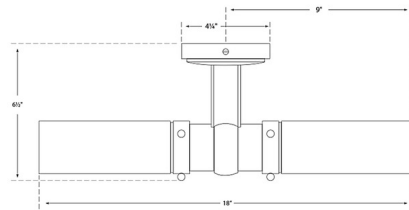

### Description

The Graydon Bathroom Vanity Light brings a bold, industrial vine to your interior space. The decorative frame, with rivet details is complemented by cylindrical glass that casts warm shadows across your room. May be mounted horizontally or vertically.

### Specifications

COLOR	White
BODY FINISH	Bronze
WATTAGE	80W
DIMMER	Standard 120V
DIMENSIONS	6.5"W x 18"H x 6.5"D
BULB NOT INCLUDED	2 x T10/Medium (E26)/40W/120V Incandescent
OTHER BULB OPTIONS	2 x T10/Medium (E26)/120V LED