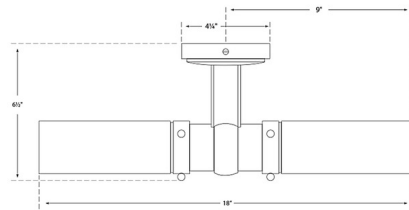

Specifications

COLOR	White
BODY FINISH	Bronze
WATTAGE	80W
DIMMER	Standard 120V
DIMENSIONS	6.5"W x 18"H x 6.5"D
BULB NOT INCLUDED	2 x T10/Medium (E26)/40W/120V Incandescent
OTHER BULB OPTIONS	2 x T10/Medium (E26)/120V LED

CLICK TO VIEW PRODUCT

Notes: