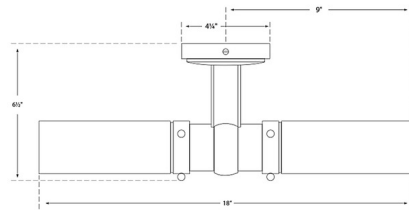

Description

The Graydon Bathroom Vanity Light brings a bold, industrial vine to your interior space. The decorative frame, with rivet details is complemented by cylindrical glass that casts warm shadows across your room. May be mounted horizontally or vertically.

Shown in polished nickel / white

Specifications

COLOR	White
BODY FINISH	Polished Nickel
WATTAGE	80W
DIMMER	Standard 120V
DIMENSIONS	6.5"W x 18"H x 6.5"D
BULB NOT INCLUDED	2 x T10/Medium (E26)/40W/120V Incandescent
OTHER BULB OPTIONS	2 x T10/Medium (E26)/120V LED