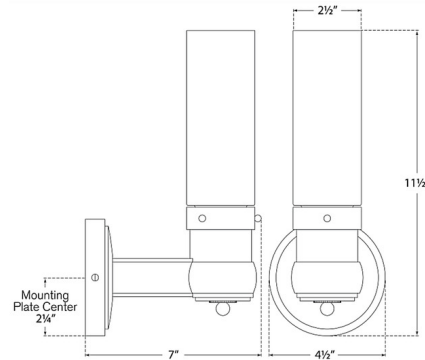

Lightology

lightology.com
866-954-4489
06-30-26

Project: _____

Company: _____

Location: _____ Fixture Type: _____

SPEC #: **VCG1237941**

Approved On: _____ Approved By: _____

Graydon Wall Sconce By Visual Comfort Signature

Description

The Graydon Wall Sconce brings a bold, industrial vine to your interior space. The decorative frame, with rivet details is complemented by cylindrical glass that casts warm shadows across your room.

Shown in bronze / white

Specifications

COLOR	White
BODY FINISH	Bronze
WATTAGE	60W
DIMMER	Standard 120V
DIMENSIONS	4.25"W x 11.5"H x 7"D
BULB NOT INCLUDED	1 x T10/Medium (E26)/60W/120V Incandescent
OTHER BULB OPTIONS	1 x T10/Medium (E26)/120V LED