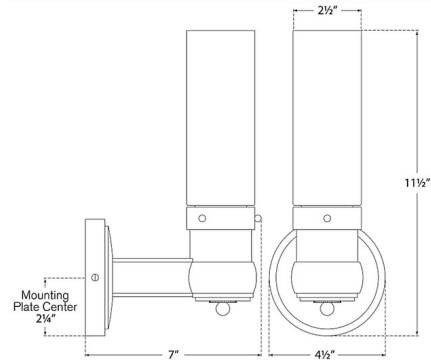

By Visual Comfort Signature

Description

The Graydon Wall Sconce brings a bold, industrial vine to your interior space. The decorative frame, with rivet details is complemented by cylindrical glass that casts warm shadows across your room.

Shown in bronze / white

Specifications

COLOR	White
BODY FINISH	Bronze
WATTAGE	60W
DIMMER	Standard 120V
DIMENSIONS	4.25"W x 11.5"H x 7"D
BULB NOT INCLUDED	1 x T10/Medium (E26)/60W/120V Incandescent
OTHER BULB OPTIONS	1 x T10/Medium (E26)/120V LED