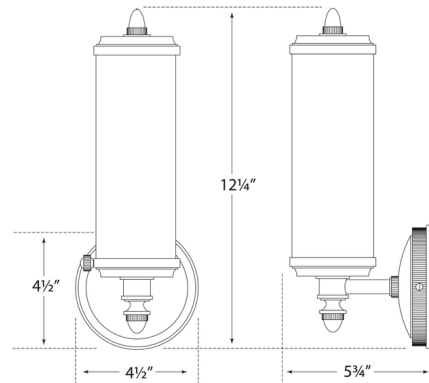

Description

The Merchant Wall Sconce exudes vintage style through its cylinder body and decorative knob detailing at the ends. Knurling throughout the hardware and backplate adds further refinement to the design. Place this sconce in a hallway, or install a pair in a bathroom to introduce a layer of pleasant, diffused light.

Shown in bronze / white

Specifications

COLOR	White
BODY FINISH	Bronze
WATTAGE	40W
DIMMER	Standard 120V
DIMENSIONS	4.5"W x 12.25"H x 5.75"D
BULB NOT INCLUDED	1 x T10/Medium (E26)/40W/120V Incandescent
OTHER BULB OPTIONS	1 x T10/Medium (E26)/120V LED