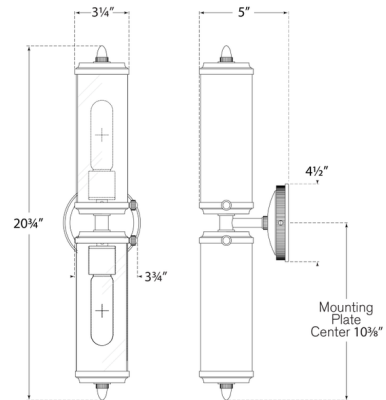

By Visual Comfort Signature

Description

The Merchant Bathroom Vanity Light exudes vintage style through its cylinder design and decorative knob detailing at the ends. Knurling throughout the hardware and backplate adds further refinement to the design. This light introduces a layer of pleasant, diffused illumination to your guest bathroom or master bath.

Shown in chrome / white

Specifications

COLOR	White
BODY FINISH	Chrome
WATTAGE	80W
DIMMER	Standard 120V
DIMENSIONS	4.5"W x 20.75"H x 5"D
BULB NOT INCLUDED	2 x T10/Medium (E26)/40W/120V Incandescent
OTHER BULB OPTIONS	2 x T10/Medium (E26)/120V LED