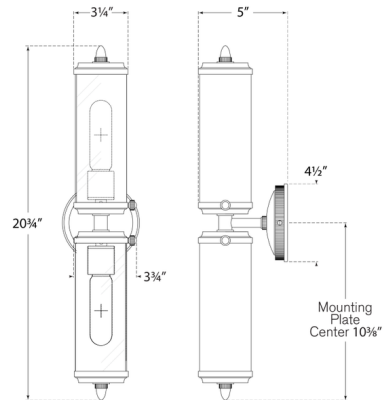

By Visual Comfort Signature

Description

The Merchant Bathroom Vanity Light exudes vintage style through its cylinder design and decorative knob detailing at the ends. Knurling throughout the hardware and backplate adds further refinement to the design. This light introduces a layer of pleasant, diffused illumination to your guest bathroom or master bath.

Shown in chrome / white

Specifications

COLOR	White
BODY FINISH	Chrome
WATTAGE	80W
DIMMER	Standard 120V
DIMENSIONS	4.5"W x 20.75"H x 5"D
BULB NOT INCLUDED	2 x T10/Medium (E26)/40W/120V Incandescent
OTHER BULB OPTIONS	2 x T10/Medium (E26)/120V LED