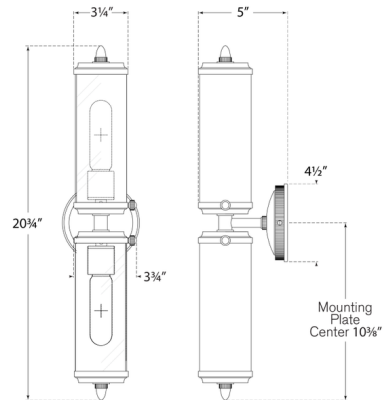

By Visual Comfort Signature

Description

The Merchant Bathroom Vanity Light exudes vintage style through its cylinder design and decorative knob detailing at the ends. Knurling throughout the hardware and backplate adds further refinement to the design. This light introduces a layer of pleasant, diffused illumination to your guest bathroom or master bath.

Shown in hand-rubbed antique brass / white

Specifications

COLOR	White
BODY FINISH	Hand-Rubbed Antique Brass
WATTAGE	80W
DIMMER	Standard 120V
DIMENSIONS	4.5"W x 20.75"H x 5"D
BULB NOT INCLUDED	2 x T10/Medium (E26)/40W/120V Incandescent
OTHER BULB OPTIONS	2 x T10/Medium (E26)/120V LED