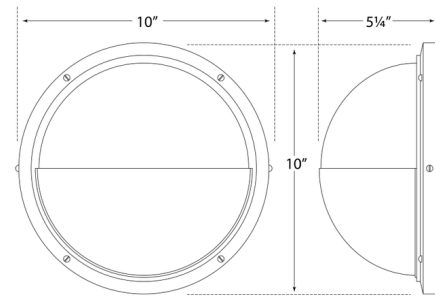

Specifications

COLOR	White
BODY FINISH	Bronze
WATTAGE	60W
DIMMER	Standard 120V
DIMENSIONS	10"W x 10"H x 5.25"D
BULB NOT INCLUDED	1 x A15/Medium (E26)/60W/120V Incandescent
OTHER BULB OPTIONS	1 x A15/Medium (E26)/120V LED

CLICK TO VIEW PRODUCT

Notes: