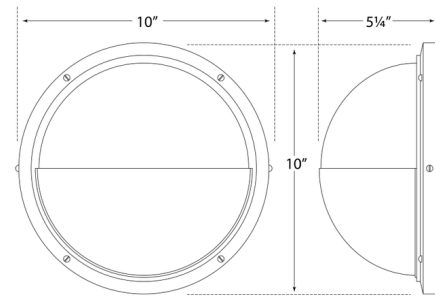

Shown in bronze / white

Specifications

COLOR	White
BODY FINISH	Bronze
WATTAGE	60W
DIMMER	Standard 120V
DIMENSIONS	10"W x 10"H x 5.25"D
BULB NOT INCLUDED	1 x A15/Medium (E26)/60W/120V Incandescent
OTHER BULB OPTIONS	1 x A15/Medium (E26)/120V LED