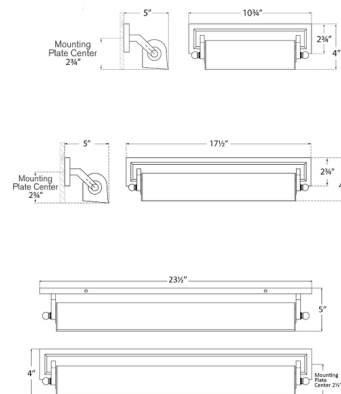

By Visual Comfort Signature

Description

Let your artwork and photographs shine under the Library Picture Light. The lamp head pivots, ensuring that your art is perfectly showcased. With round knobs at either end of the light and a stepped backplate, this fixture adds a classic touch to your space. Note: Fixture does not cover a standard US junction box and requires a 2 x 4 inch junction box.

Shown in polished nickel

Specifications

COLOR	N/A
BODY FINISH	Polished Nickel
WATTAGE	40W
DIMMER	Standard 120V
DIMENSIONS	10.75"W x 4"H x 5"D
BULB NOT INCLUDED	1 x T10/Medium (E26)/40W/120V Incandescent
OTHER BULB OPTIONS	1 x T10/Medium (E26)/120V LED