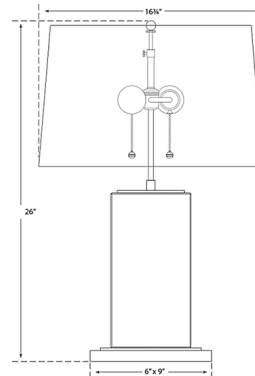

Shown in crystal / white

Specifications

COLOR	White
BODY FINISH	Crystal
WATTAGE	120W
DIMMER	N/A
DIMENSIONS	16.75"W x 26"H
BULB NOT INCLUDED	2 x A19/Medium (E26)/60W/120V Incandescent
OTHER BULB OPTIONS	2 x A19/Medium (E26)/120V LED