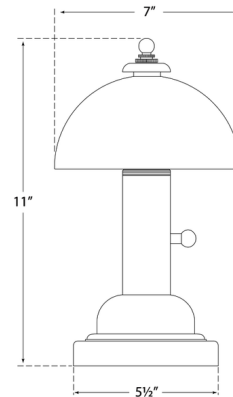

### Specifications

COLOR	N/A
BODY FINISH	Bronze
WATTAGE	40W
DIMMER	Included
DIMENSIONS	7"W x 11"H
BULB NOT INCLUDED	1 x A19/Medium (E26)/40W/120V Incandescent
OTHER BULB OPTIONS	1 x A19/Medium (E26)/120V LED