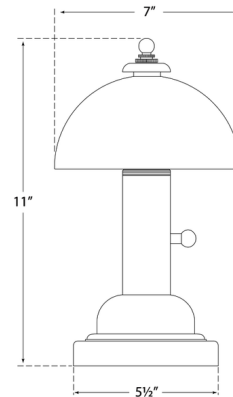

Shown in polished nickel

Specifications

COLOR	N/A
BODY FINISH	Polished Nickel
WATTAGE	40W
DIMMER	Included
DIMENSIONS	7"W x 11"H
BULB NOT INCLUDED	1 x A19/Medium (E26)/40W/120V Incandescent
OTHER BULB OPTIONS	1 x A19/Medium (E26)/120V LED