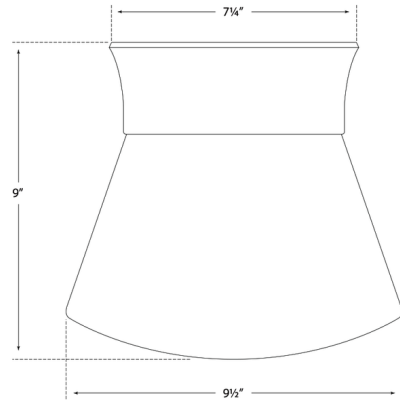

By Visual Comfort Signature

Description

The Perry Street Ceiling Light is a vintage-inspired flush mount characterized by its flared white glass diffuser paired with a simple metal canopy. Use it to illuminate a small kitchen or entryway, or line several down a hallway.

Shown in antique nickel / white

Specifications

| | |
|--------------------|---|
| COLOR | White |
| BODY FINISH | Antique Nickel |
| WATTAGE | 100W |
| DIMMER | Standard 120V |
| DIMENSIONS | 9.5"W x 9"H |
| BULB NOT INCLUDED | 1 x A19/Medium (E26)/100W/120V Incandescent |
| OTHER BULB OPTIONS | 1 x A19/Medium (E26)/120V LED |