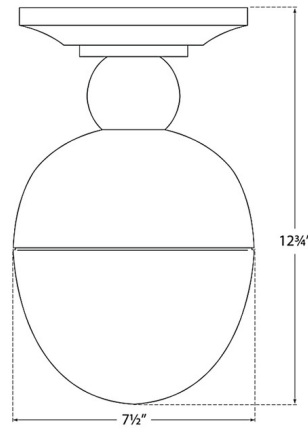

Shown in hand-rubbed antique brass / white

Specifications

COLOR	White
BODY FINISH	Hand-Rubbed Antique Brass
WATTAGE	75W
DIMMER	Standard 120V
DIMENSIONS	7.5"W x 12.75"H
BULB NOT INCLUDED	1 x A19/Medium (E26)/75W/120V Incandescent
OTHER BULB OPTIONS	1 x A19/Medium (E26)/120V LED