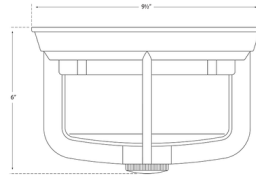

By Visual Comfort Signature

Description

Defined by its bold cage design, the Milton Ceiling Light pairs a metal frame with a white glass diffuser set inside. Light is softened as it shines through, providing ambient illumination ideal for hallways, entryways and kitchens.

Shown in polished nickel / white

Specifications

| | |
|--------------------|--|
| COLOR | White |
| BODY FINISH | Polished Nickel |
| WATTAGE | 60W |
| DIMMER | Standard 120V |
| DIMENSIONS | 9.5"W x 6"H |
| BULB NOT INCLUDED | 1 x B10/Medium (E26)/60W/120V Incandescent |
| OTHER BULB OPTIONS | 1 x B10/Medium (E26)/120V LED 1 x B11/Medium (E26)/120V LED |