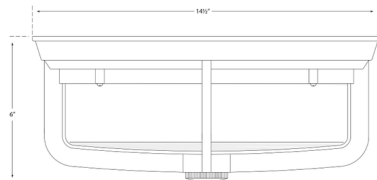

By Visual Comfort Signature

Description

Defined by its bold cage design, the Milton Ceiling Light pairs a metal frame with a white glass diffuser set inside. Light is softened as it shines through, providing ambient illumination ideal for hallways, entryways and kitchens.

Shown in polished nickel / white

Specifications

| | |
|--------------------|--|
| COLOR | White |
| BODY FINISH | Polished Nickel |
| WATTAGE | 60W |
| DIMMER | Standard 120V |
| DIMENSIONS | 9.5"W x 6"H |
| BULB NOT INCLUDED | 1 x B10/Medium (E26)/60W/120V Incandescent |
| OTHER BULB OPTIONS | 1 x B10/Medium (E26)/120V LED 1 x B11/Medium (E26)/120V LED |