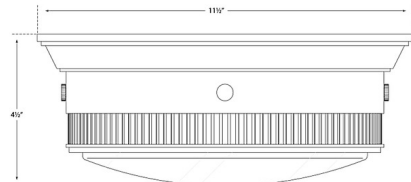

### Specifications

COLOR	White
BODY FINISH	Bronze
WATTAGE	120W
DIMMER	Standard 120V
DIMENSIONS	11.5"W x 4.5"H
BULB NOT INCLUDED	2 x B11/Candelabra (E12)/60W/120V Incandescent
OTHER BULB OPTIONS	2 x B10/Candelabra (E12)/120V Incandescent 2 x B10/Candelabra (E12)/120V LED 2 x B11/Candelabra (E12)/120V LED