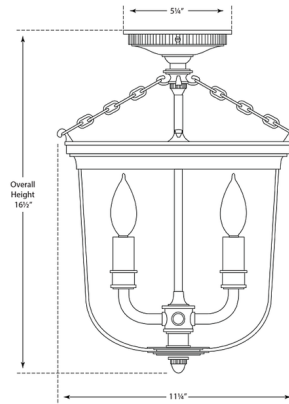

By Visual Comfort Signature

Description

Embracing a vintage aesthetic, the Merchant Semi Flush Ceiling Light exudes timeless appeal with its lantern design, complete with a candlestick cluster and chain supports. Hang it in your entryway to welcome guests into your home, or place it over a small dining table to create a cozy atmosphere.

Shown in hand-rubbed antique brass / clear

Specifications

COLOR	Clear
BODY FINISH	Hand-Rubbed Antique Brass
WATTAGE	180W
DIMMER	Standard 120V
DIMENSIONS	11.25"W x 16.5"H
BULB NOT INCLUDED	3 x B10/Candelabra (E12)/60W/120V Incandescent
OTHER BULB OPTIONS	3 x B10/Candelabra (E12)/120V LED 3 x C11/Candelabra (E12)/120V LED