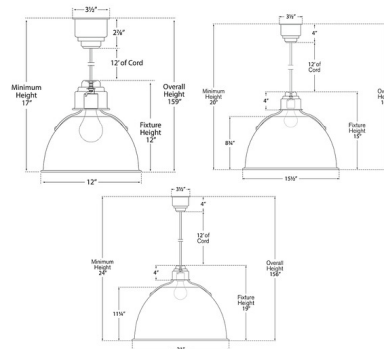

### Description

The Eugene Pendant brings a clean industrial look to your interior space. A metal claw hold the matching dome shaped shade, that casts warm light down into your room. Note: Fixture does not cover a standard US junction box and requires a 2 x 4 inch junction box.

### Specifications

COLOR	N/A
BODY FINISH	Antique White
WATTAGE	27W
DIMMER	Standard 120V
DIMENSIONS	12"W x 12"H
BULB NOT INCLUDED	1 x A21/Medium (E26)/27W/120V LED
OTHER BULB OPTIONS	1 x A21/Medium (E26)/120V LED

### Technical Information

PRODUCT DIMENSIONS . . . . . Adjustable Cable Length: 144"

CLICK TO VIEW PRODUCT

Notes: