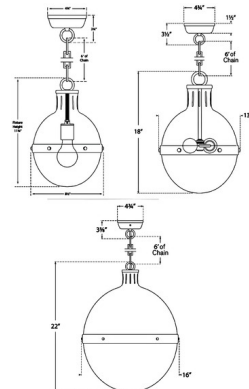

Specifications

COLOR White
BODY FINISH Bronze / Hand-Rubbed Antique Brass
WATTAGE 75W
DIMMER Standard 120V
DIMENSIONS 8.5"W x 11.75"H
BULB NOT INCLUDED 1 x A19/Medium (E26)/75W/120V Incandescent
OTHER BULB OPTIONS 1 x A19/Medium (E26)/120V LED

Technical Information

PRODUCT DIMENSIONS Adjustable Chain Length: 72"

Shown in bronze / hand-rubbed antique brass / white

CLICK TO VIEW PRODUCT

Notes: