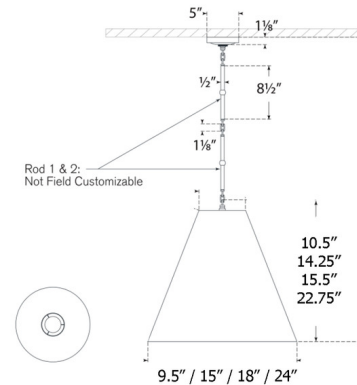

Description

The Goodman Metal Pendant brings a classic elegance to your interior space. The graceful, decorative link chain is complemented by a simplistic metal cone shaped shade that casts a warm glow of light down in your room. Includes non field adjustable links. Note: Custom Overall Heights are available. For quotes, please contact our sales team.

Shown in bronze / hand rubbed antique brass

Specifications

COLOR Hand Rubbed Antique Brass
BODY FINISH Bronze
WATTAGE 100W
DIMMER Standard 120V
DIMENSIONS 15"W x 14.25"H
BULB NOT INCLUDED 1 x A19/Medium (E26)/100W/120V Incandescent
OTHER BULB OPTIONS 1 x A19/Medium (E26)/120V LED