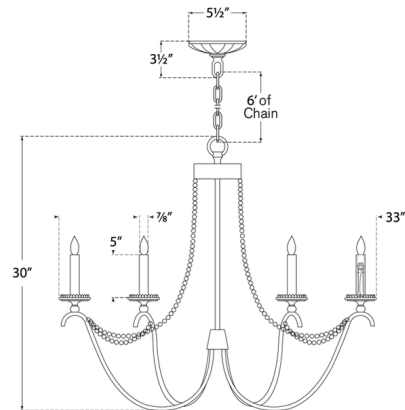

By Visual Comfort Signature

Description

The Marigot Chandelier takes center stage with its thin swooping arms and draped beaded strands. Its classic style is accentuated by candlestick lamp holders complete with bobeches. Hang it in an entryway, living room, or dining room to add a warm glow of ambient lighting while making a captivating statement.

Shown in hand painted rust

Specifications

COLOR	N/A
BODY FINISH	Hand Painted Rust
WATTAGE	360W
DIMMER	Standard 120V
DIMENSIONS	33"W x 30"H
BULB NOT INCLUDED	6 x CA11/Candelabra (E12)/60W/120V Incandescent
OTHER BULB OPTIONS	6 x CA11/Candelabra (E12)/120V LED