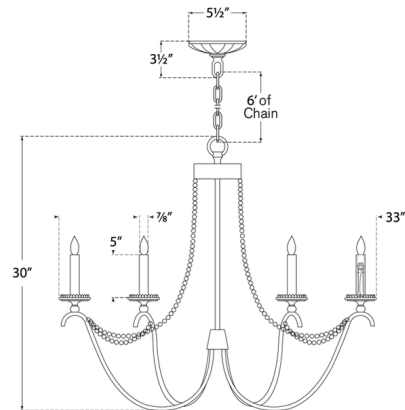

Shown in hand painted rust

Specifications

COLOR	N/A
BODY FINISH	Hand Painted Rust
WATTAGE	360W
DIMMER	Standard 120V
DIMENSIONS	33"W x 30"H
BULB NOT INCLUDED	6 x CA11/Candelabra (E12)/60W/120V Incandescent
OTHER BULB OPTIONS	6 x CA11/Candelabra (E12)/120V LED

CLICK TO VIEW PRODUCT

Notes: