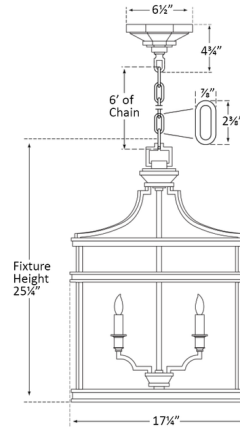

### Specifications

COLOR	Clear
BODY FINISH	Aged Iron
WATTAGE	240W
DIMMER	Standard 120V
DIMENSIONS	17.25"W x 25.25"H
BULB NOT INCLUDED	4 x CA11/Candelabra (E12)/60W/120V Incandescent
OTHER BULB OPTIONS	4 x CA11/Candelabra (E12)/120V LED