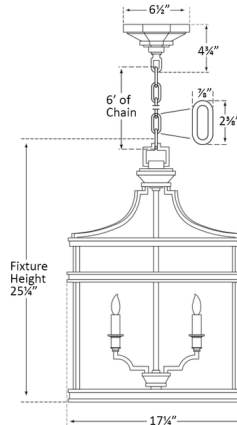

### Specifications

COLOR	Clear
BODY FINISH	Aged Iron
WATTAGE	240W
DIMMER	Standard 120V
DIMENSIONS	17.25"W x 25.25"H
BULB NOT INCLUDED	4 x CA11/Candelabra (E12)/60W/120V Incandescent
OTHER BULB OPTIONS	4 x CA11/Candelabra (E12)/120V LED