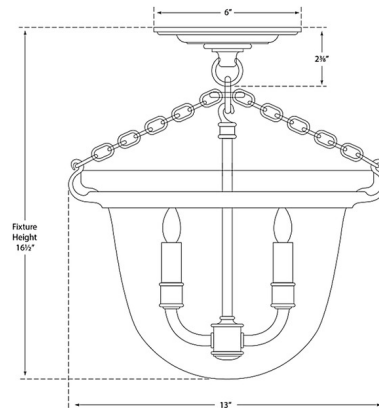

Lightology

lightology.com
866-954-4489
07-11-26

Project: _____

Company: _____

Location: _____ Fixture Type: _____

SPEC #: **VCG1238144**

Approved On: _____ Approved By: _____

Country Bell Jar Semi Flush Ceiling Light

By Visual Comfort Signature

Description

The Country Bell Jar Semi Flush Ceiling Light brings a contemporary, yet industrial look to your interior space. The bold, decorative frame is complemented by a smooth glass surrounding an inner candelabra that casts warm light across your room.

Shown in antique-burnished brass / clear

Specifications

COLOR	Clear
BODY FINISH	Antique-Burnished Brass
WATTAGE	180W
DIMMER	Standard 120V
DIMENSIONS	13"W x 16.5"H
BULB NOT INCLUDED	3 x B10/Candelabra (E12)/60W/120V Incandescent
OTHER BULB OPTIONS	3 x B10/Candelabra (E12)/120V LED