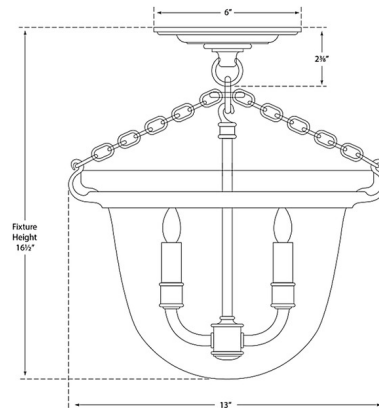

Lightology

lightology.com
866-954-4489
04-25-26

Project: _____

Company: _____

Location: _____ Fixture Type: _____

SPEC #: **VCG1238144**

Approved On: _____ Approved By: _____

Country Bell Jar Semi Flush Ceiling Light By Visual Comfort Signature

Description

The Country Bell Jar Semi Flush Ceiling Light brings a contemporary, yet industrial look to your interior space. The bold, decorative frame is complemented by a smooth glass surrounding an inner candelabra that casts warm light across your room.

Shown in antique-burnished brass / clear

Specifications

COLOR	Clear
BODY FINISH	Antique-Burnished Brass
WATTAGE	180W
DIMMER	Standard 120V
DIMENSIONS	13"W x 16.5"H
BULB NOT INCLUDED	3 x B10/Candelabra (E12)/60W/120V Incandescent
OTHER BULB OPTIONS	3 x B10/Candelabra (E12)/120V LED