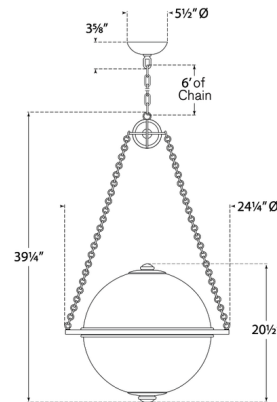

Shown in bronze / white

CLICK TO VIEW PRODUCT

Notes: