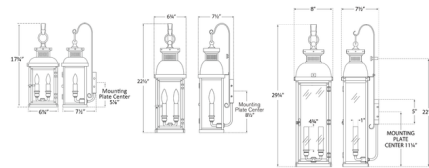

Shown in natural copper / clear

Specifications

COLOR	Clear
BODY FINISH	Natural Copper
WATTAGE	120W
DIMMER	Standard 120V
DIMENSIONS	6.75"W x 22.25"H x 7.5"D
BULB NOT INCLUDED	2 x CA11/Candelabra (E12)/60W/120V Incandescent
OTHER BULB OPTIONS	2 x CA11/Candelabra (E12)/120V LED