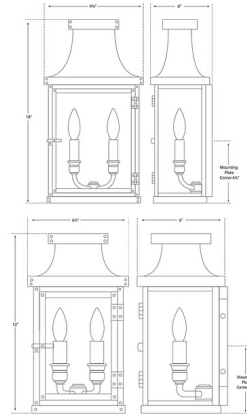

Lightology

lightology.com
866-954-4489
04-25-26

Project: _____

Company: _____

Location: _____ Fixture Type: _____

SPEC #: **VCG1238165**

Approved On: _____ Approved By: _____

Bedford Wide Outdoor Wall Light

By Visual Comfort Signature

Description

The Bedford Wide Outdoor Wall Light brings a clean, classic look to your exterior space. The traditional lantern style body, with curved accents, is complemented by clear glass that showcases the candle style bulbs that cast a warm glow of light across your area.

Shown in natural copper / clear

Specifications

COLOR	Clear
BODY FINISH	Natural Copper
WATTAGE	120W
DIMMER	Standard 120V
DIMENSIONS	6.75"W x 12"H x 6"D
BULB NOT INCLUDED	2 x B10/Candelabra (E12)/60W/120V Incandescent
OTHER BULB OPTIONS	2 x B10/Candelabra (E12)/120V LED